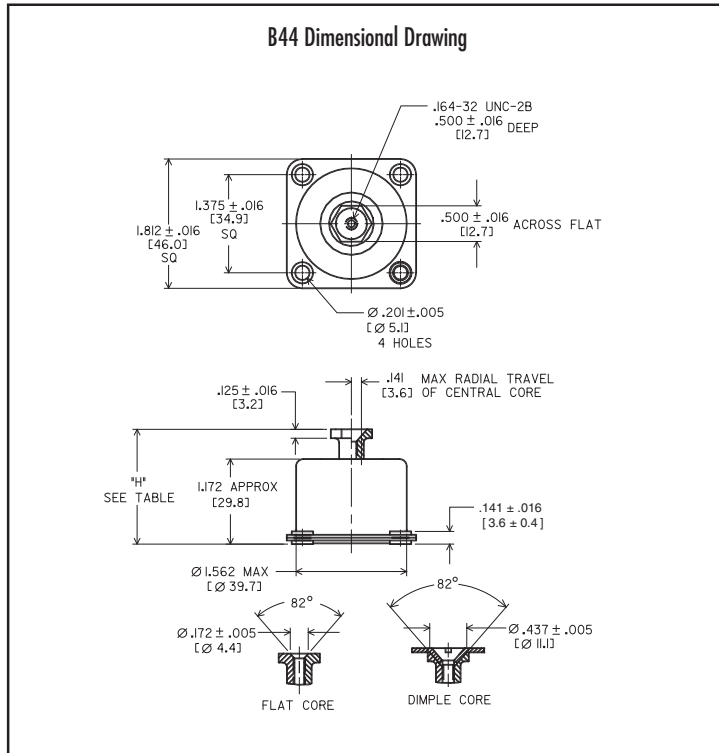

B-MOUNT SERIES: B44

Dimensions & Performance Characteristics

B44 SERIES "H" DIMENSION	
Compressed	1.328
Approx. Free	1.578
Max. Extended	1.858